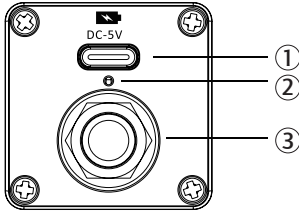

### FUNCTIONS

*Rechargeable!*

- ① **DC-5 V:** Type-C charging port (Supports power banks).
- ② **Charging indicator:** Red light on for low power; green light on for charging; light off if fully charged. (5 minutes of charging supports 10–15 hours constant playing and 6 months of stand-by time).
- ③ **Output:** When the 6.35 mm (1/4") connector is inserted, the green light will be on, indicating normal operation.