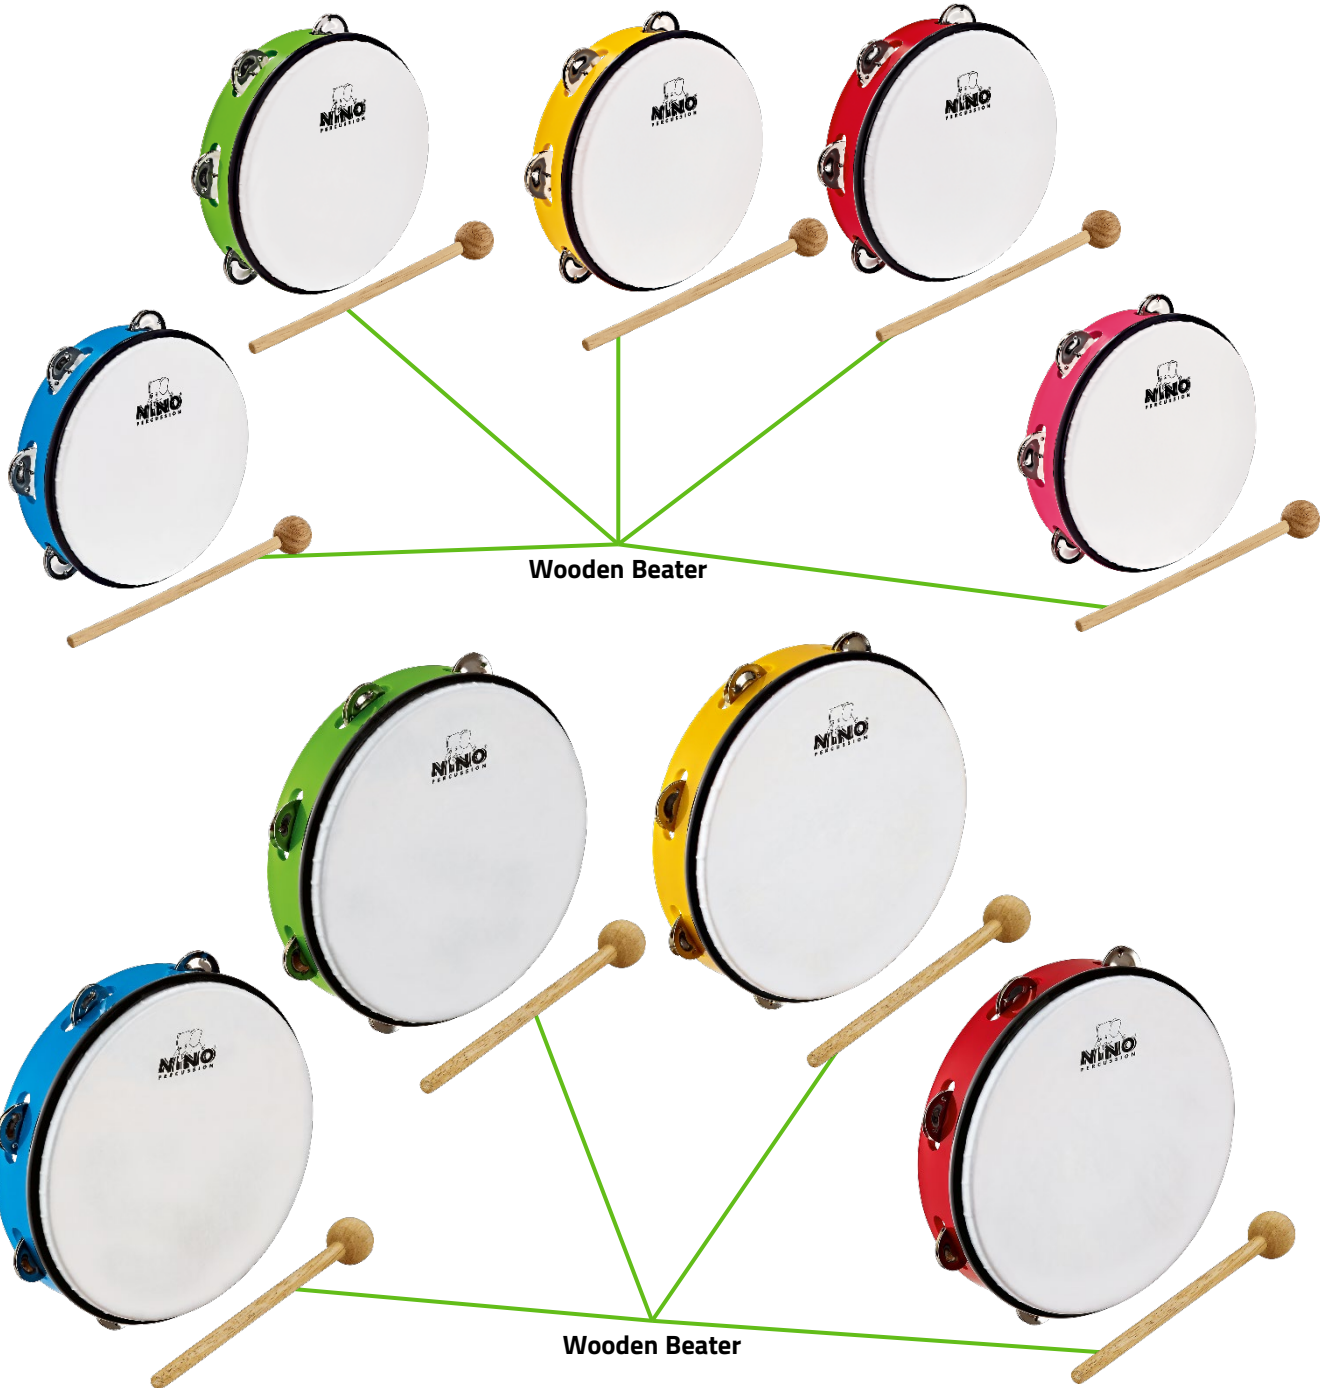

## Hand Percussion

SKU	SKU Description
NINO568	Wood Stirring Drum, Medium
NINO556	Wood Stirring Drum, Large
NINO21	Wood Block, Medium
NINO22	Wood Block, Large
NINO570	Wood Tone Block, Medium
NINO571	Wood Tone Block, Large
NINO590	Wood A-Go-Go, 2 Rows, Medium
NINO560	Wood A-Go-Go, 2 Rows, Large
NINO561	Wood A-Go-Go, 3 Rows
NINO505	A-Go-Go Bell
Replacement	Replacement Description
NINO9	Wood Beater (1 Piece)

## Molded ABS Hand Drums

Wooden Beater

Wooden Beater

Wooden Beater

Wooden Beater

SKU	SKU Description
NINO4	6" Molded ABS Hand Drum (Sky Blue, Grass Green, Yellow, Red, Strawberry Pink)
NINO45	8" Molded ABS Hand Drum (Sky Blue, Grass Green, Yellow, Red, Strawberry Pink)
NINO5	10" Molded ABS Hand Drum (Sky Blue, Grass Green, Yellow, Red)
NINO6	12" Molded ABS Hand Drum (Sky Blue, Grass Green, Yellow, Red)
Replacement	Replacement Description
NINO9	Wood Beater (1 Piece)

## Molded ABS Tambourines

SKU	SKU Description
NINO51	8" Molded ABS Tambourine (Sky Blue, Grass Green, Yellow, Red, Strawberry Pink)
NINO24	10" Molded ABS Tambourine (Sky Blue, Grass Green, Yellow, Red)
Replacement	Replacement Description
NINO9	Wood Beater (1 Piece)