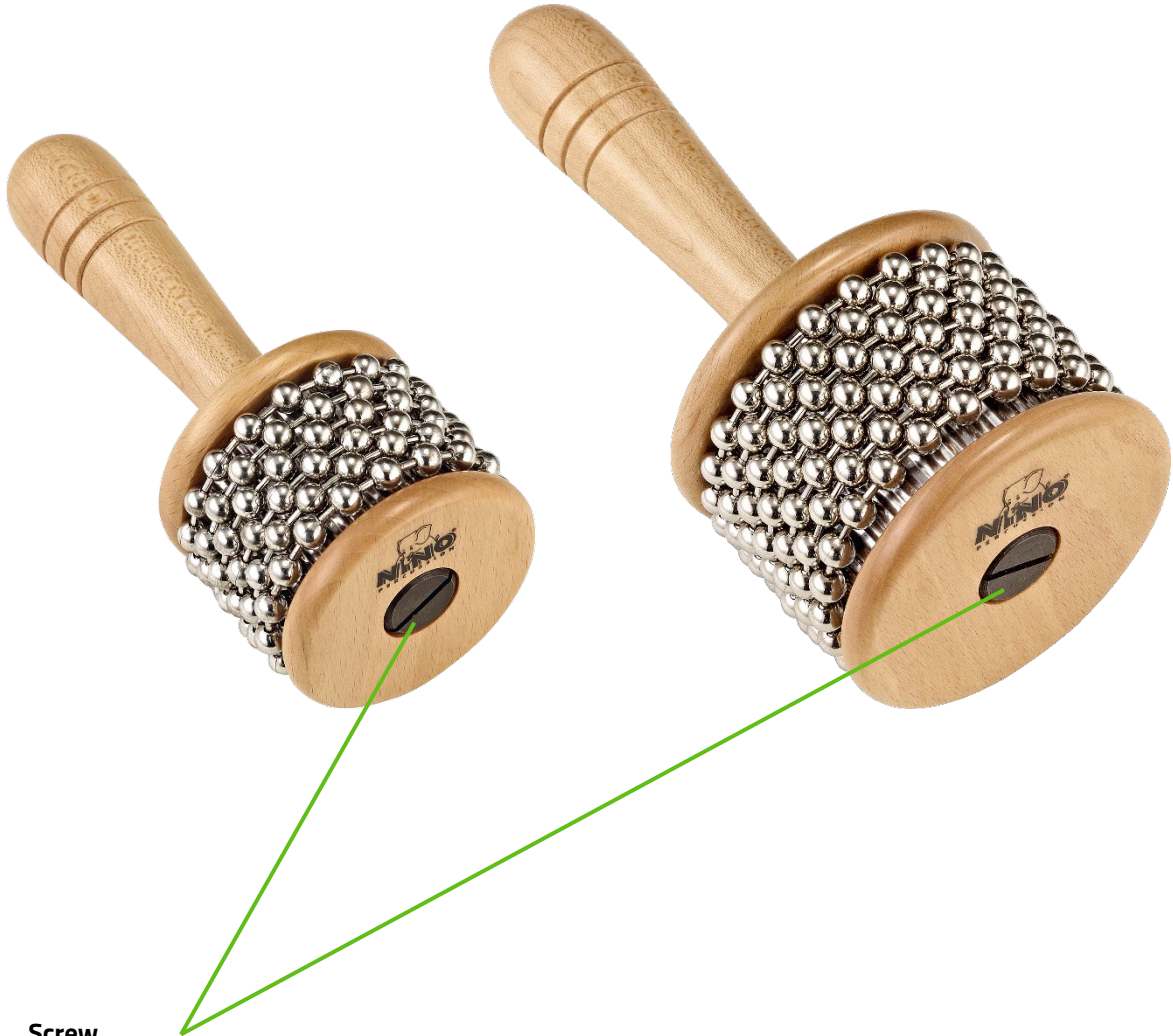

Cabasas

SKU	SKU Description
NINO701	Cabasa, Small
NINO702	Cabasa, Medium
Replacement	Replacement Description
SPARE-142	Screw For Cabasa