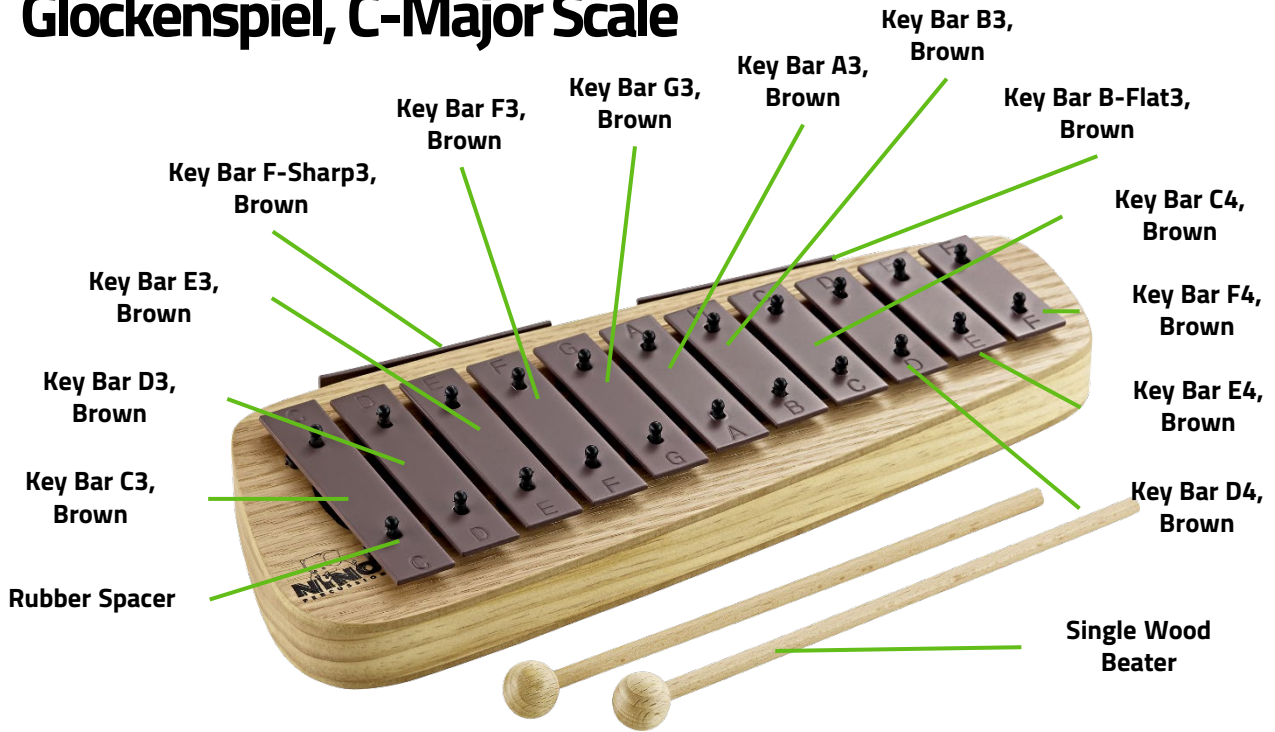

Glockenspiel, C-Major Scale

SKU	SKU Description
NINO902	Glockenspiel, C-Major Scale, Pine Wood, Steel Keys
Replacement	Replacement Description
NI-SPARE-11	Key Bar C3, Brown
NI-SPARE-12	Key Bar D3, Brown
NI-SPARE-13	Key Bar E3, Brown
NI-SPARE-14	Key Bar F-Sharp3, Brown
NI-SPARE-15	Key Bar F3, Brown
NI-SPARE-16	Key Bar G3, Brown
NI-SPARE-17	Key Bar A3, Brown
NI-SPARE-18	Key Bar B-Flat3, Brown
NI-SPARE-19	Key Bar B3, Brown
NI-SPARE-20	Key Bar C4, Brown
NI-SPARE-21	Key Bar D4, Brown
NI-SPARE-22	Key Bar E4, Brown
NI-SPARE-23	Key Bar F4, Brown
NI-SPARE-24	Rubber Spacer, Set of 6 Pieces
NI-SPARE-33	Single Wood Beater, Natural