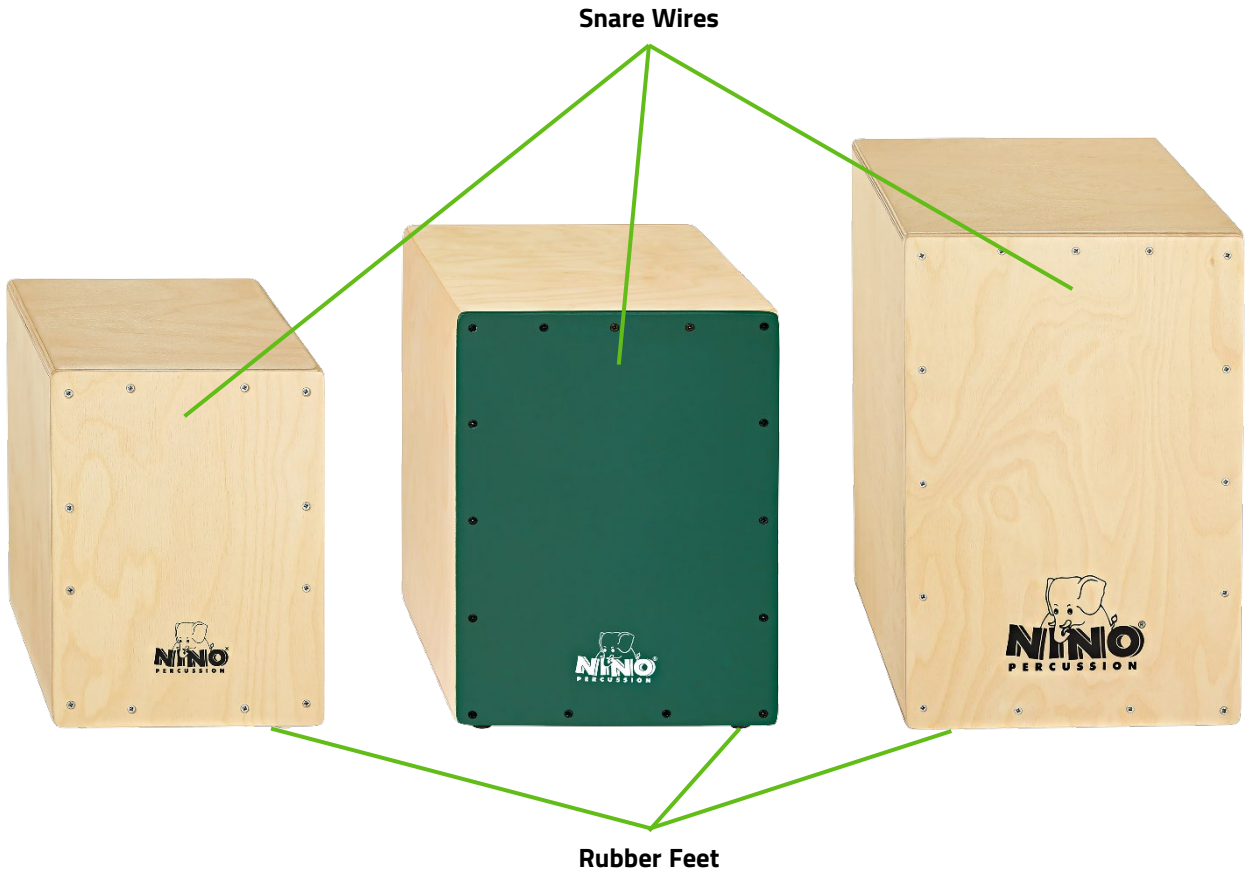

## Cajons

SKU	SKU Description
NINO950	Cajon Birch 13", Natural Frontplate
NINO950B	Cajon Birch 13", Blue Frontplate
NINO950GR	Cajon Birch 13", Green Frontplate
NINO950Y	Cajon Birch 13", Yellow Frontplate
NINO9500R	Cajon Birch 13", Orange Frontplate
NINO950R	Cajon Birch 13", Red Frontplate
NINO951DG	Chalkboard Cajon Birch 15", Dark Green Frontplate
NINO952	Cajon Birch 17 3/4", Natural Frontplate
Replacement	Replacement Description
SPARE-38	Snare Wires
SPARE-79	Rubber Feet (Set Of 4 Pieces, Incl. Screws)