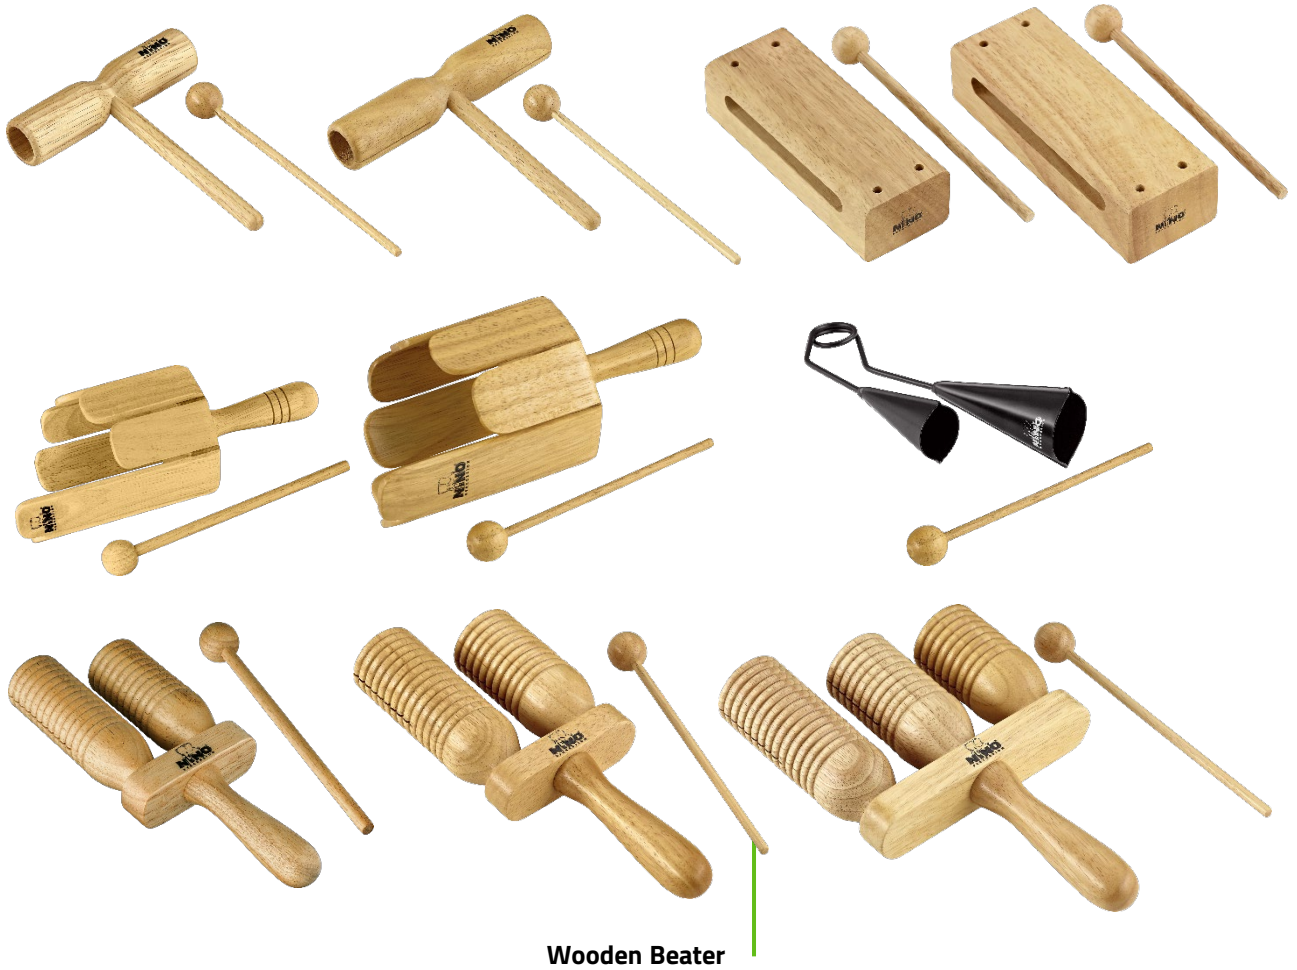

Hand Percussion

SKU	SKU Description
NINO568	Wood Stirring Drum, Medium
NINO556	Wood Stirring Drum, Large
NINO21	Wood Block, Medium
NINO22	Wood Block, Large
NINO570	Wood Tone Block, Medium
NINO571	Wood Tone Block, Large
NINO590	Wood A-Go-Go, 2 Rows, Medium
NINO560	Wood A-Go-Go, 2 Rows, Large
NINO561	Wood A-Go-Go, 3 Rows
NINO505	A-Go-Go Bell
Replacement	Replacement Description
NINO9	Wood Beater (1 Piece)