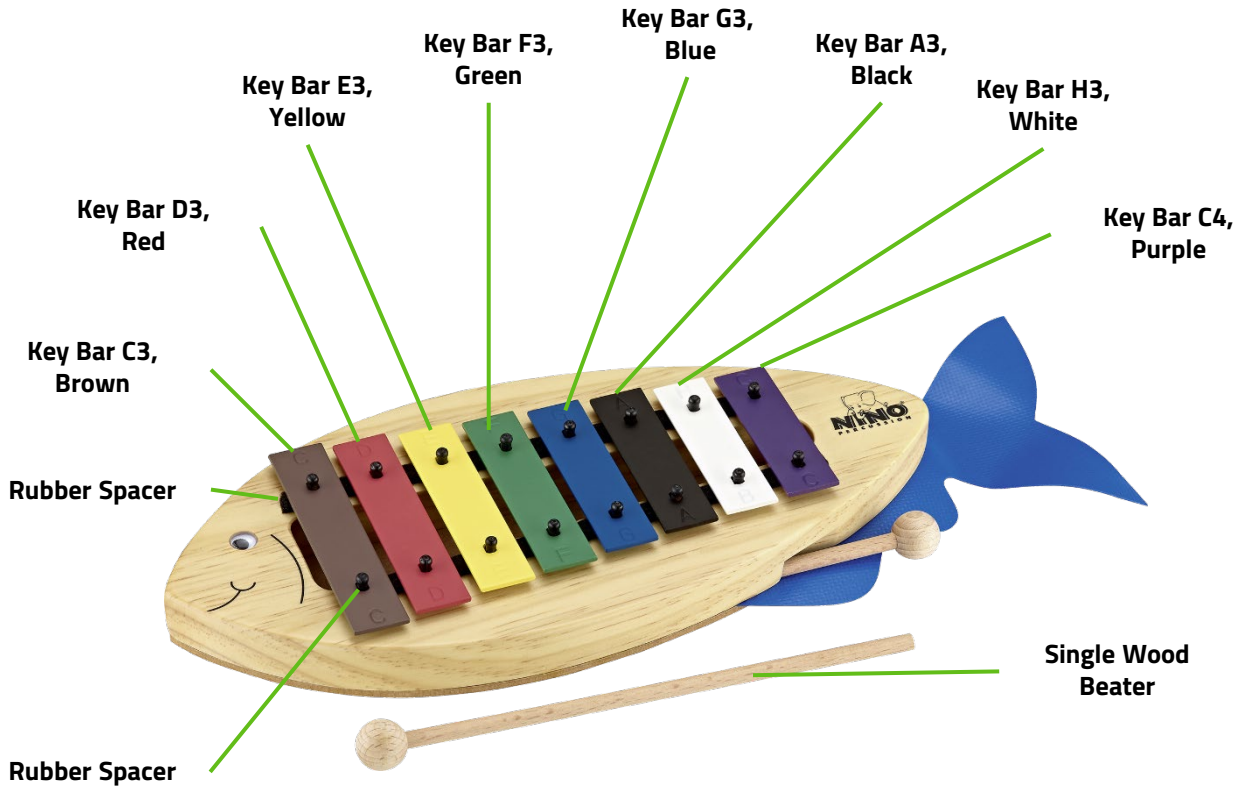

Glockenspiel, C-Major Scale

SKU	SKU Description
NINO901	Glockenspiel, C-Major Scale, Pine Wood, Color-Coated Metal Keys
Replacement	Replacement Description
NI-SPARE-11	Key Bar C3, Brown
NI-SPARE-02	Key Bar D3, Red
NI-SPARE-03	Key Bar E3, Yellow
NI-SPARE-04	Key Bar F3, Green
NI-SPARE-05	Key Bar G3, Blue
NI-SPARE-06	Key Bar A3, Black
NI-SPARE-07	Key Bar H3, White
NI-SPARE-08	Key Bar C4, Purple
NI-SPARE-26	Rubber Spacer, Two Rows, With 16 Rods
NI-SPARE-24	Rubber Spacer, Set of 6 Pieces
NI-SPARE-33	Single Wood Beater, Natural