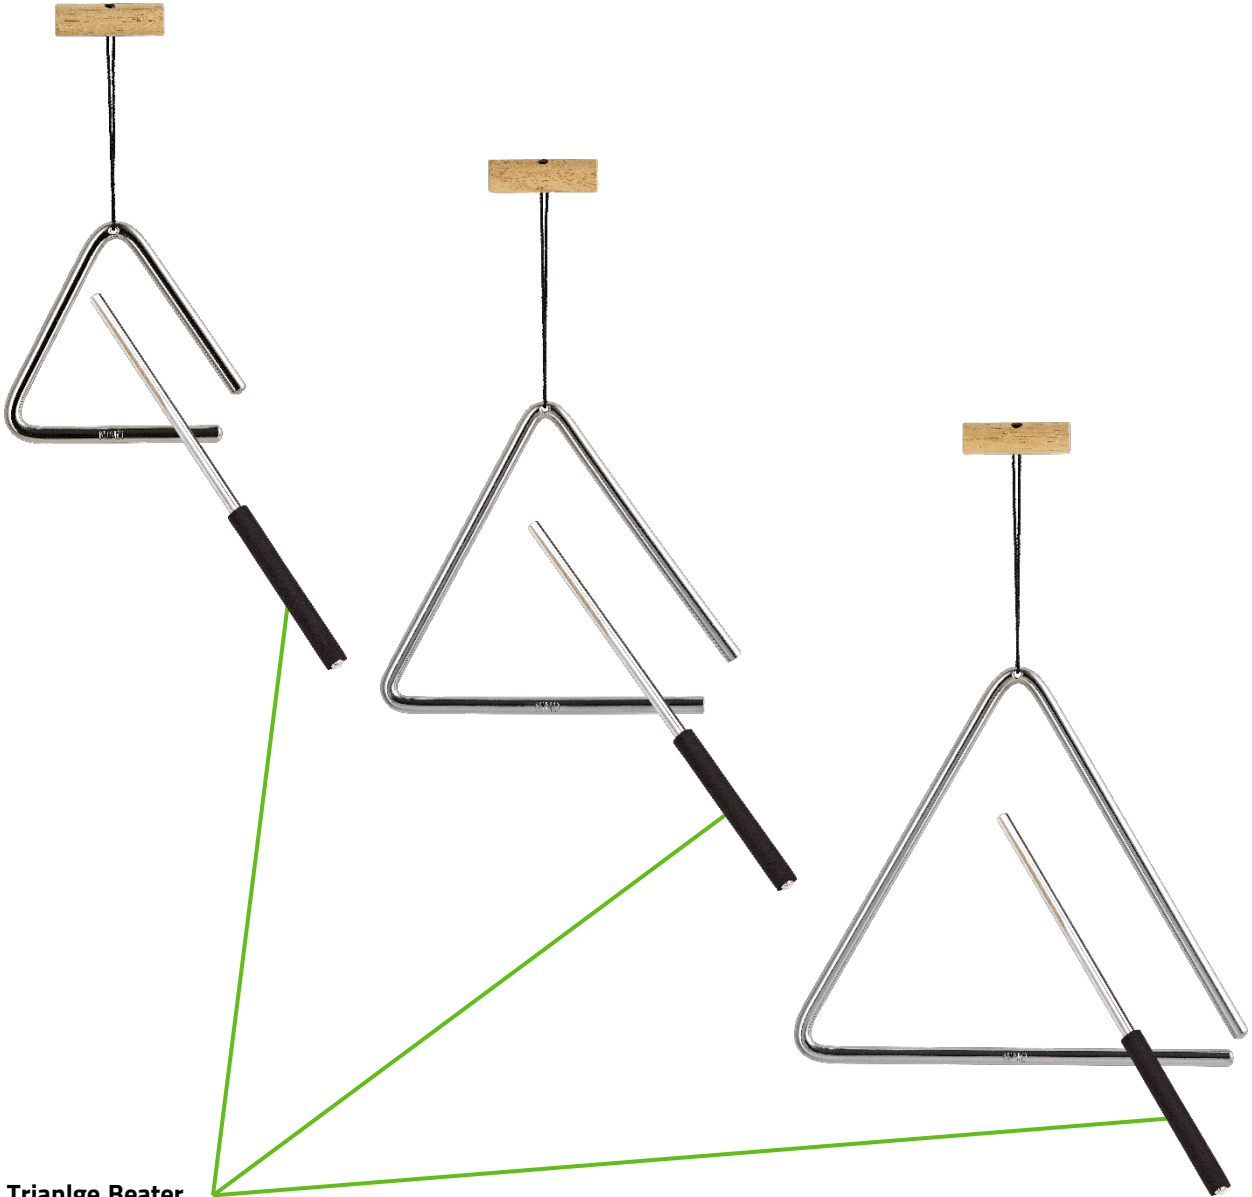

Triangles

Triangle Beater

SKU	SKU Description
NINO550	4" Triangle, Small
NINO551	6" Triangle, Medium
NINO552	8" Triangle, Large
Replacement	Replacement Description
NINO567	Triangle Beater (1 Piece)